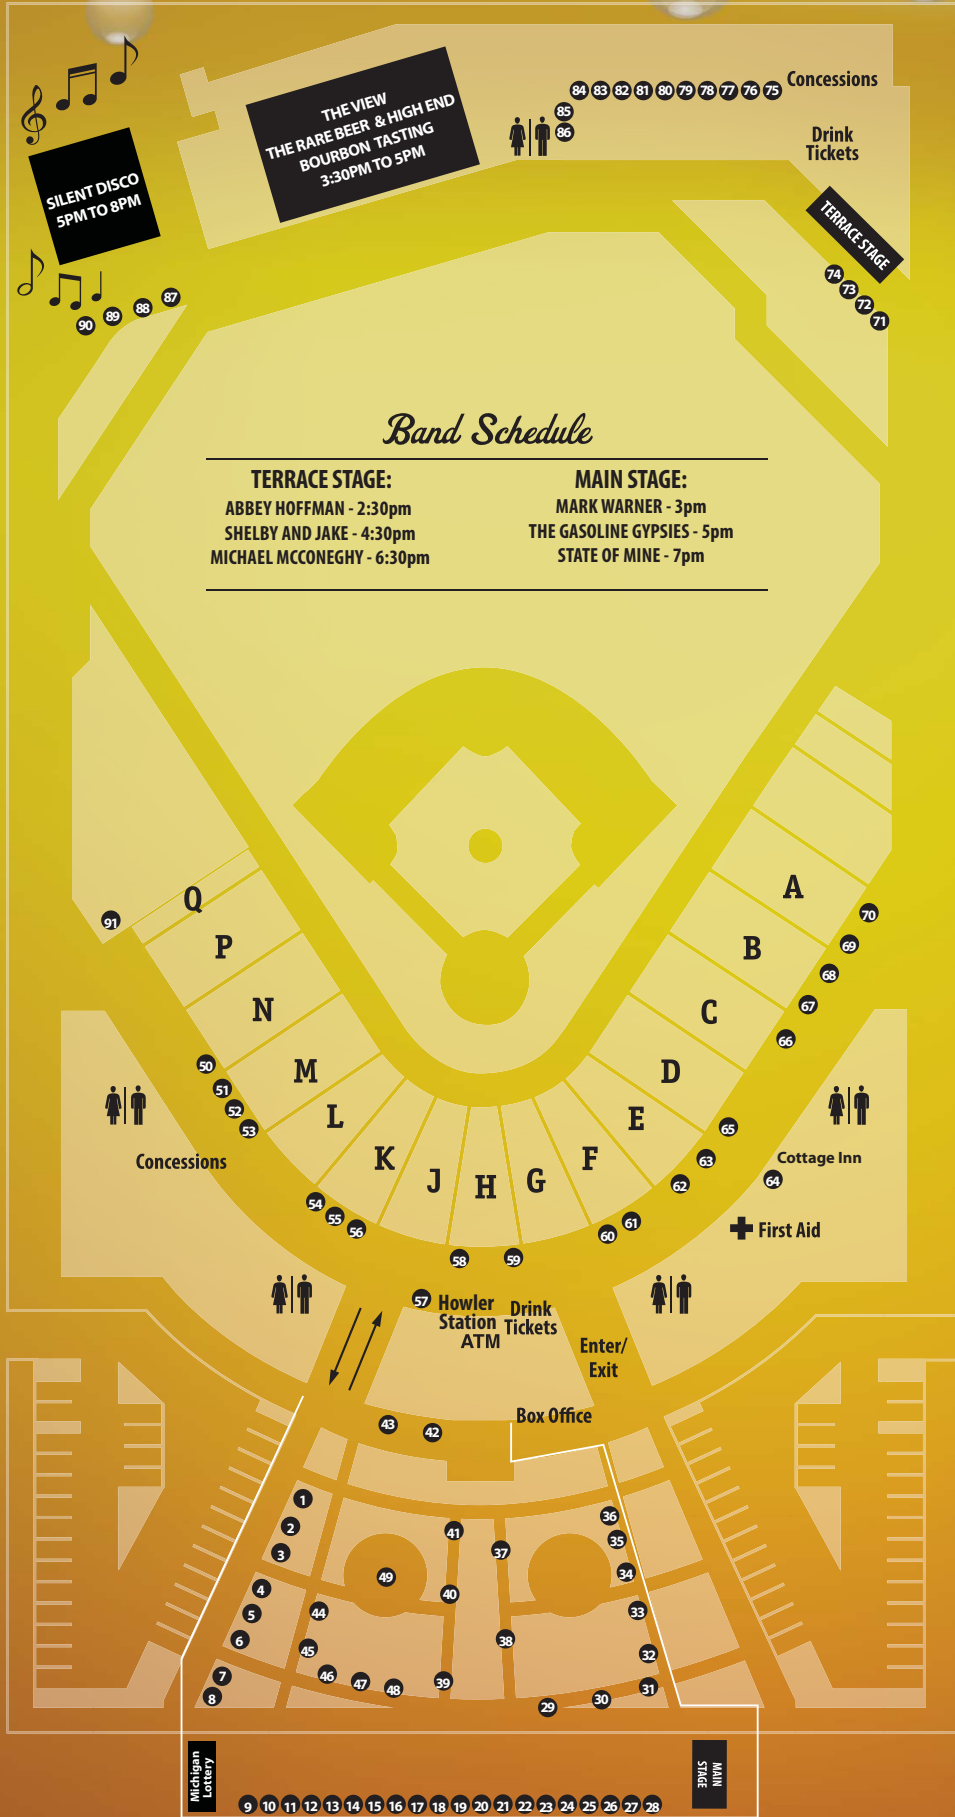

Beerfest Map

Band Schedule

TERRACE STAGE:	MAIN STAGE:
ABBEY HOFFMAN - 2:30pm	MARK WARNER - 3pm
SHELBY AND JAKE - 4:30pm	THE GASOLINE GYPSIES - 5pm
MICHAEL MCCONEGHY - 6:30pm	STATE OF MINE - 7pm

BREWERIES/CIDERIES/DISTILLERIES

CONCESSIONS

- Cottage Inn
- Chrome Plated Grill
- Steakadelphia
- Sausages
- BBQ

Michigan Lottery

MAIN STAGE

- 9
- 10
- 11
- 12
- 13
- 14
- 15
- 16
- 17
- 18
- 19
- 20
- 21
- 22
- 23
- 24
- 25
- 26
- 27
- 28